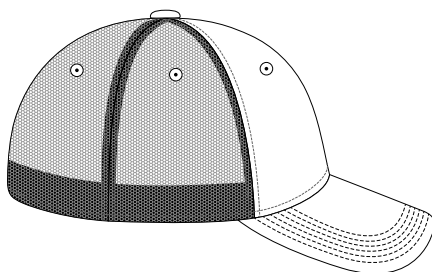

Mesh Baseball Cap

Customer ID:

Item number:

FRONTSIDE

LEFT SIDE

TOP SIDE & UPPER VISOR

BACKSIDE

RIGHT SIDE

INSIDE & UNDER VISOR

The graphically displayed colors and proportions may differ in reality, please refer to the written details.

Shape	Button	Upper Visor
Panel: 6	Fabric:	Fabric:
Structured with buckram	Color:	Color:
Size: 58 cm	Eyelets yes X no	Sewing lines: 6
Crown height: medium (standard)	Fabric: thread	Sewing color:
Visor: pre-curved	Color:	Under Visor
Each Panel (fabric & color)	Closure	Fabric:
Front left:	Style: plastic snap	Color:
Front right:	Color:	Sewing lines: 6
Left mid:		Sewing color:
Right mid:	Sweatband	Sandwich Visor yes no X
Back left:	Fabric: cotton	Fabric:
Back right:	Color:	Color:
All Mesh Panel	Taping	Interior Lining yes no X
Fabric: trucker mesh / polyester	Fabric: standard	Fabric:
Color:	Color:	Color: