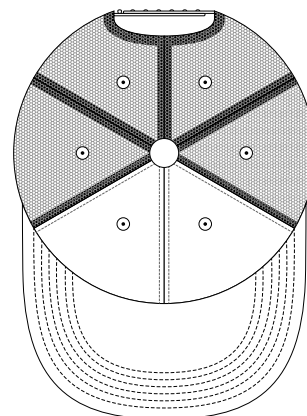

Mesh Baseball Cap

Customer ID:

Item number:

FRONTSIDE

LEFT SIDE

TOP SIDE & UPPER VISOR

BACKSIDE

RIGHT SIDE

INSIDE & UNDER VISOR

The graphically displayed colors and proportions may differ in reality, please refer to the written details.

Shape	Button	Upper Visor
Panel: 6	Fabric:	Fabric:
Structured with buckram	Color:	Color:
Size: 58 cm	Eyelets yes X no	Sewing lines: 6
Crown height: medium (standard)	Fabric: thread	Sewing color:
Visor: pre-curved	Color:	Under Visor
Each Panel (fabric & color)	Closure	Fabric:
Front left:	Style: plastic snap	Color:
Front right:	Color:	Sewing lines: 6
Left mid:		Sewing color:
Right mid:	Sweatband	Sandwich Visor yes no X
Back left:	Fabric: cotton	Fabric:
Back right:	Color:	Color:
All Mesh Panel	Taping	Interior Lining yes no X
Fabric: trucker mesh / polyester	Fabric: standard	Fabric:
Color:	Color:	Color: