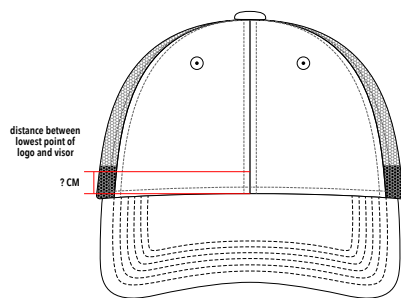

Mesh Baseball Cap

Customer ID:

Item number:

FRONTSIDE

LEFT SIDE

TOP SIDE & UPPER VISOR

BACKSIDE

RIGHT SIDE

INSIDE & UNDER VISOR

The graphically displayed colors and proportions may differ in reality, please refer to the written details.

Shape	Button	Upper Visor
Panel: 6	Fabric:	Fabric:
Structured with buckram	Color:	Color:
Size: 58 cm	Eyelets yes X no	Sewing lines: 6
Crown height: medium (standard)	Fabric: thread	Sewing color:
Visor: pre-curved	Color:	Under Visor
Each Panel (fabric & color)	Closure	Fabric:
Front left:	Style: plastic snap	Color:
Front right:	Color:	Sewing lines: 6
Left mid:		Sewing color:
Right mid:	Sweatband	Sandwich Visor yes no X
Back left:	Fabric: cotton	Fabric:
Back right:	Color:	Color:
All Mesh Panel	Taping	Interior Lining yes no X
Fabric: trucker mesh / polyester	Fabric: standard	Fabric:
Color:	Color:	Color: